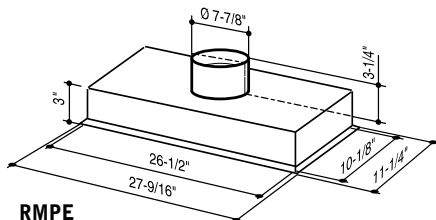

- Multi-speed control.
- External blower model (RMPE) allows a choice of eight blower options: four Exterior: 600, 900, 1200 or 1500 CFM, or four In-Line: 280, 600, 800 or 1100 CFM.
- Two 50-watt halogen lamps included.
- Dishwasher-safe aluminum filters feature a quick-release latch and professional-style appearance.
- Optional non-ducted filters (FILTEREB40) for indoor exhaust recirculation, some ductwork required (RMP17004 only).
- Install power pack so that the bottom of the unit is 24" to 30" above the cooking surface.
- Optional custom hood liners in 30", 36" and 48" widths.

Range Hood Specifications

STAINLESS STEEL						Accessory	
WIDTH		BLOWER*	VOLTS	AMPS	CFM	DUCT	FILTER
70cm	RMP17004†	Internal	120	3.1	400	6" RD	FILTEREB40
70cm	RMPE7004	External†	120	3.1	†	8" RD	

† External blowers sold separately.
* All blowers are HVI Certified.
† Some ductwork required for RMP1 non-ducted installations.